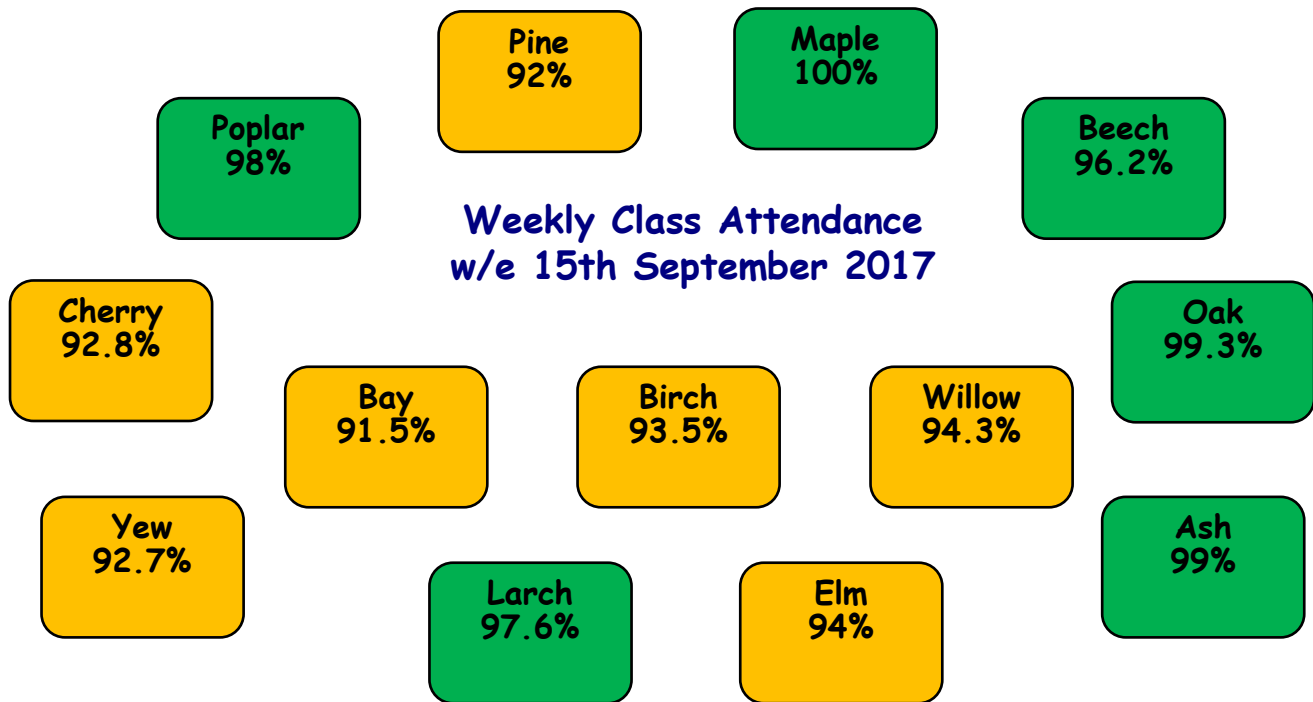

September Newsletter

Welcome from Head of Academy

Welcome back to the first newsletter of the year. By now, you will have begun to notice there have been a few changes since starting the new academic year. Firstly, our pastoral team is now headed by Miss Westwood. If you have any concerns regarding your child's welfare or attendance then Miss Westwood is the person to contact.

You may also have noticed that teachers are now out on the playground from 8.40 in a morning and 3.15 in an afternoon. This is to give you more opportunities to speak to teachers directly for any issues that may arise, or even better to pass on good news.

Following on from this, we would like to emphasise that all money or slips to be returned to the office should be dropped in the 'drop boxes' outside Willow, EYFS or the Front entrance. We really do want to minimise the amount of parents queuing at the front door in a morning. Most tasks can either be passed on to the teacher on the playground, or left in the drop boxes.

Parent Lunch sessions—thank you to those parents who have already joined us from EYFS, Cherry and Bay classes. It is a great opportunity to come see how lunch time works and sample some of the delicious food on offer. Please encourage your child to try the meal with you. We really want to get rid of all KS1 packed lunches from home and have every KS1 child accessing the free meal.

We are really pleased to be introducing a free before school 'Golden Mile' club on a Wednesday for KS2 and a Friday for KS1. We really do think this will help get children ready for learning so if your child would like to join in please return your slip.