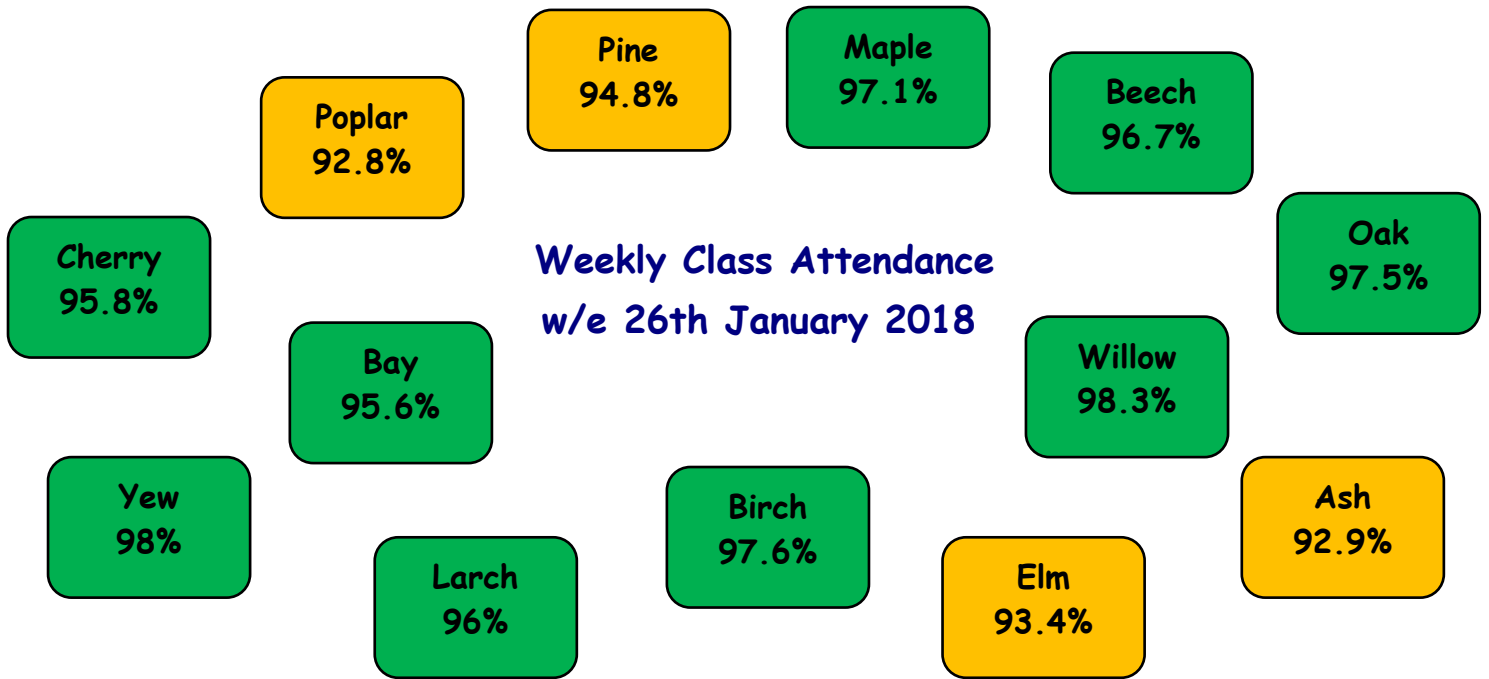

Newsletter

Week beginning 29th January 2018

Reach for the Stars

week ending 26th January 2018

The following children have been reaching for the stars and have their work displayed on the board in the entrance hall.

Attendance winner for week ending 26th January 2018:

Tyler Linfoot

Beech Class

They win a £10 Asda voucher