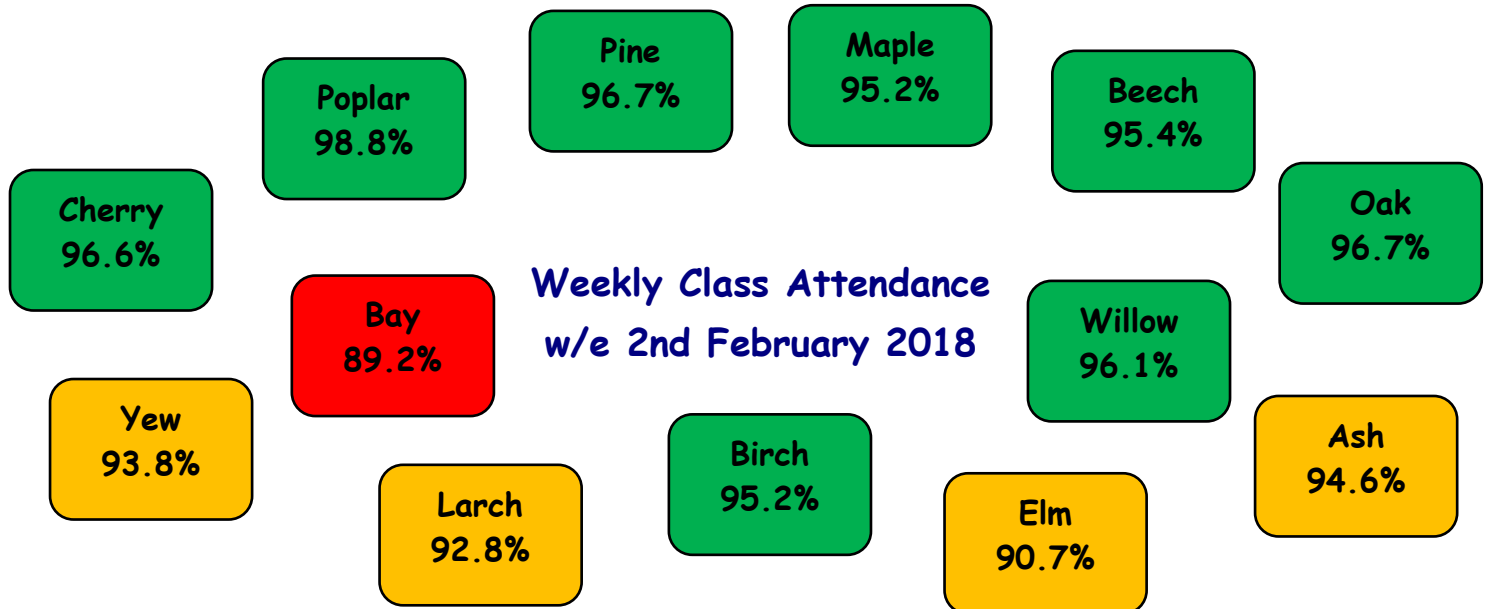

Newsletter

Week beginning 5th February 2018

Reach for the Stars week ending 2nd February 2018

The following children have been reaching for the stars and have their work displayed on the board in the entrance hall.

- | | | |
|---------------------------|--------------------------|------------------------|
| Pine - Robbie Torpy | Yew - Bayley Graves | Ash - Annie Bradley |
| Poplar - Sebastian Lister | Larch - Millie Harrison | Oak - Lakiesha Storrs |
| Cherry - Ryley Beale | Birch - Amelia Nicholson | Beech - Lacey Grice |
| Bay - Callum McCrory | Willow - Taneesha Toyne | Maple - Katie Thompson |
| | Elm - Elise Stacey | |

**Attendance winner for
week ending 2nd February
2018:**

Annie Bradley
Ash Class
They win a £10
Asda voucher

IMPORTANT

On Wednesday 31st January a pink stunt scooter went missing from the bike sheds. Could anyone with any information please call the Police as an incident number has been raised.