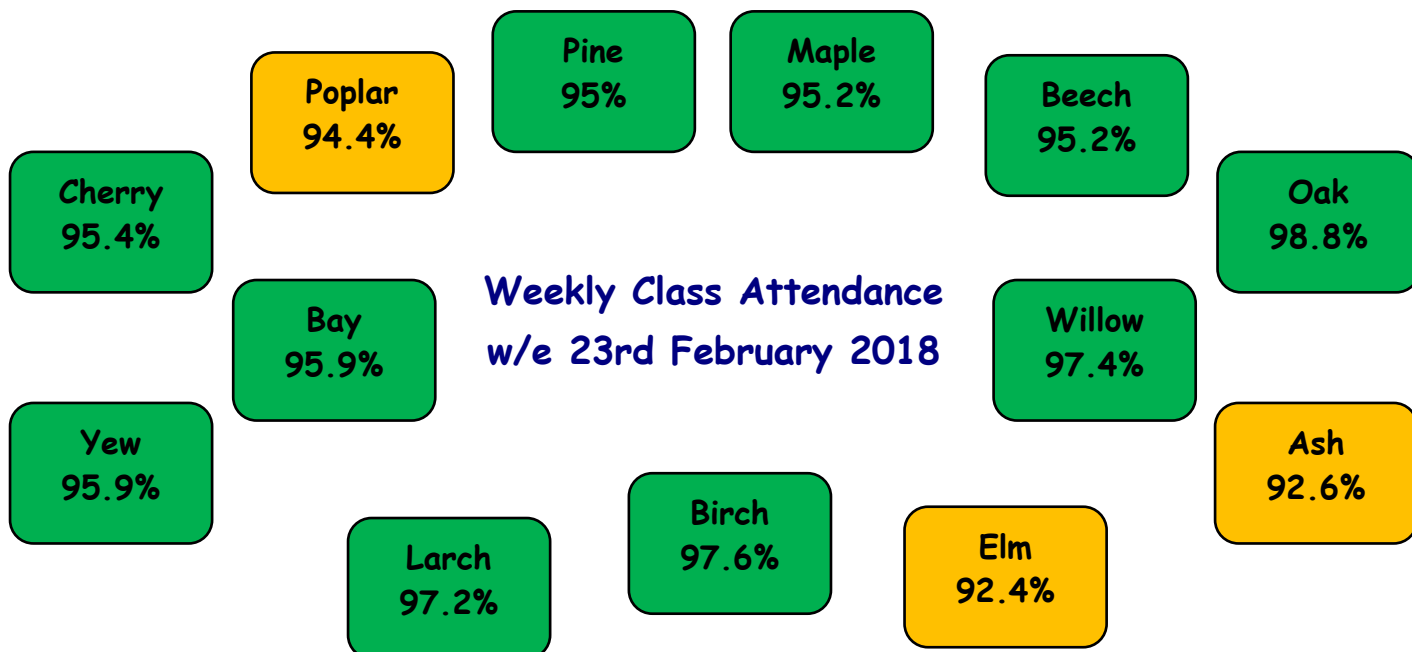

Newsletter

Week beginning 26th February 2018

Reach for the Stars

week ending 23rd February 2018

The following children have been reaching for the stars and have their work displayed on the board in the entrance hall.