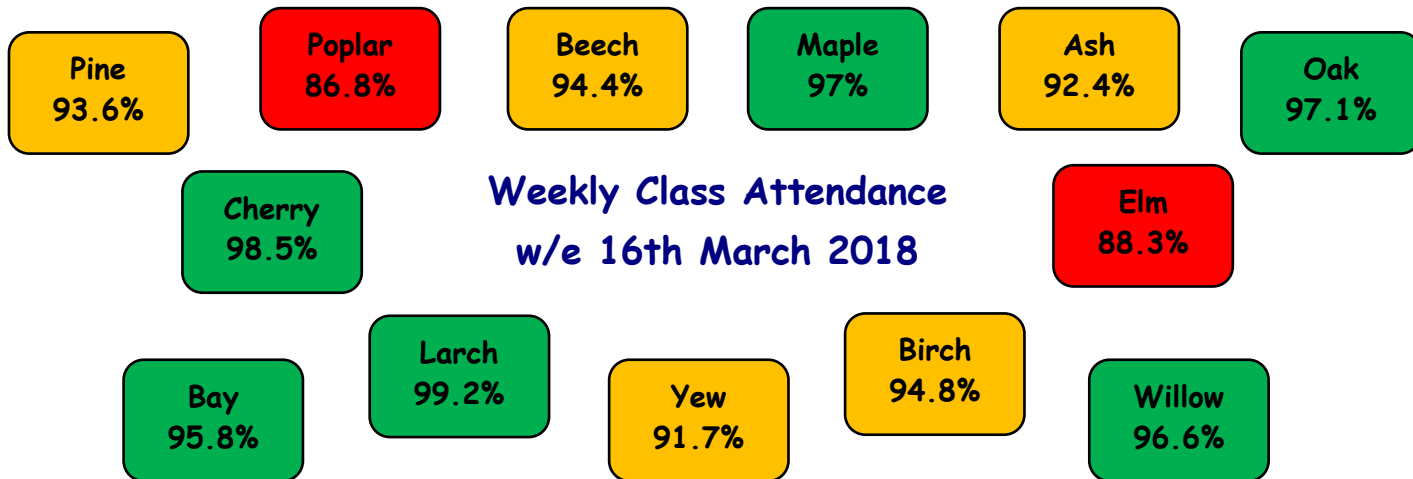

## Reach for the Stars

week ending 16th March 2018

The following children have been reaching for the stars and have their work displayed on the board in the entrance hall.

Pine - Tyler Walters  
Poplar - Jamie Milner  
Cherry - Stas Tyburc  
Bay - Tulisa Norbury