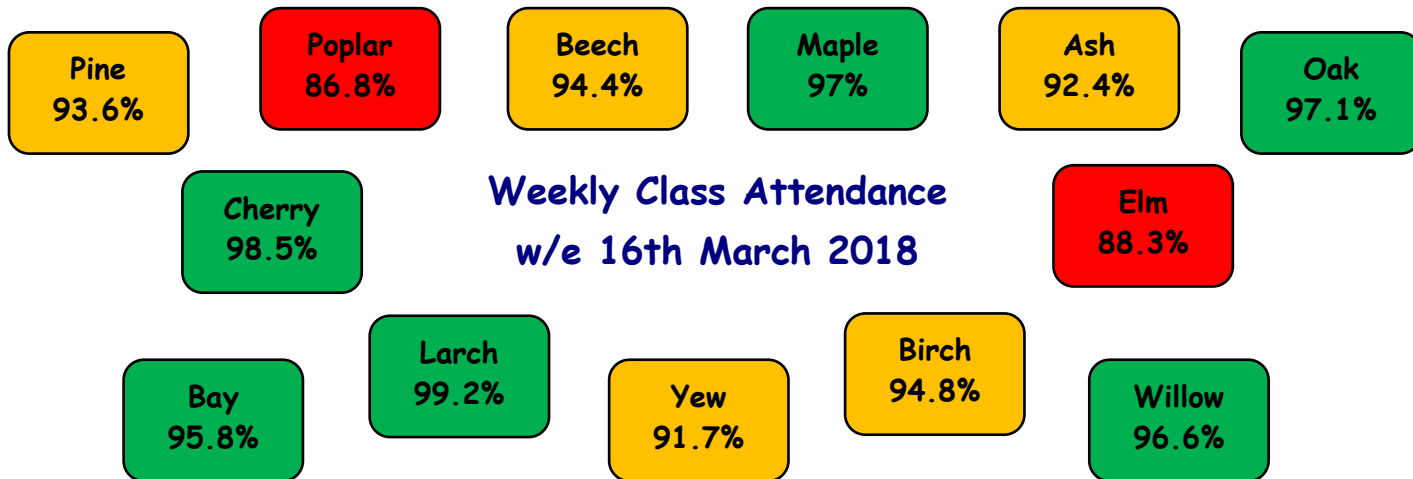

Newsletter

Week beginning 19th March 2018

Reach for the Stars

week ending 16th March 2018

The following children have been reaching for the stars and have their work displayed on the board in the entrance hall.

Attendance winner for week ending 16th March 2018:

Sophie Petch
Cherry Class

They win a £10 Asda voucher

20 Day Reading Challenge!

Don't forget about our Easter reading challenge! Anyone who reads each day for 20 days will be entered into a class **Easter Egg raffle** to be drawn on Wednesday 28th March. If you have lost your chart please come and get a new one from the office.