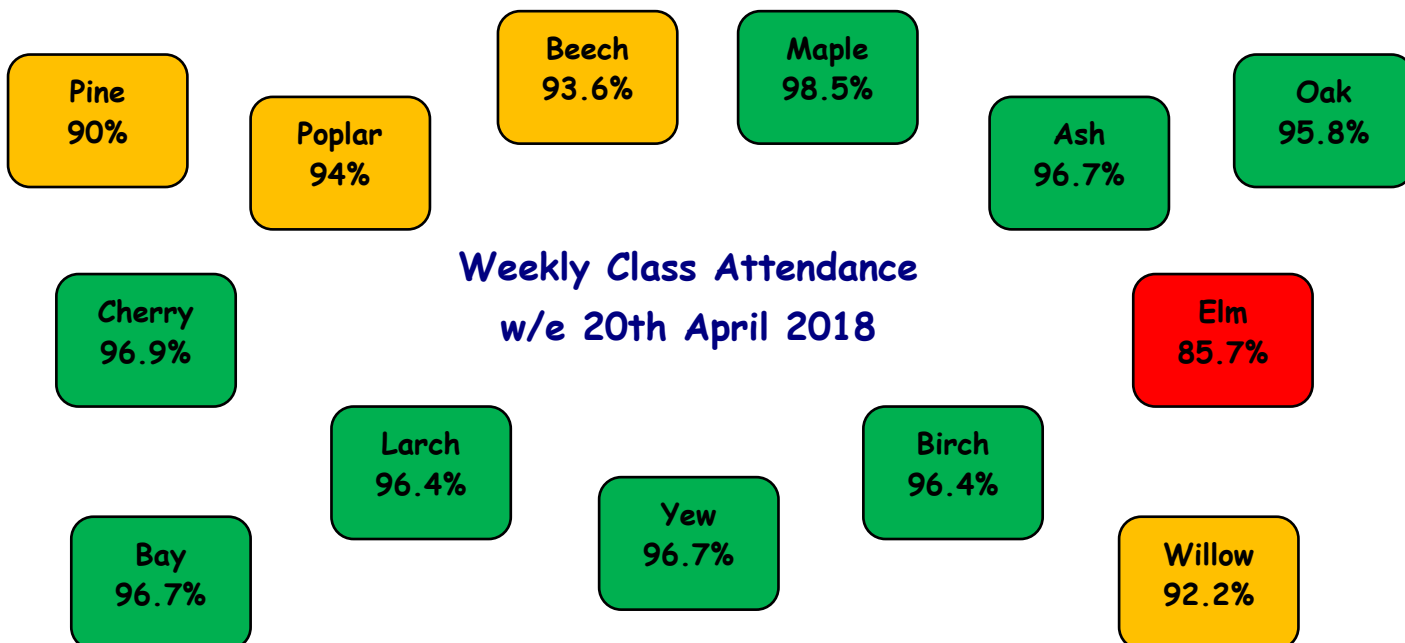

Newsletter

Week beginning 23rd April 2018

Reach for the Stars week ending 20th April 2018

The following children have been reaching for the stars and have their work displayed on the board in the entrance hall.

Attendance winner for week ending 20th April 2018:

Cameron Bones
Beech Class

They win a £10 Asda voucher