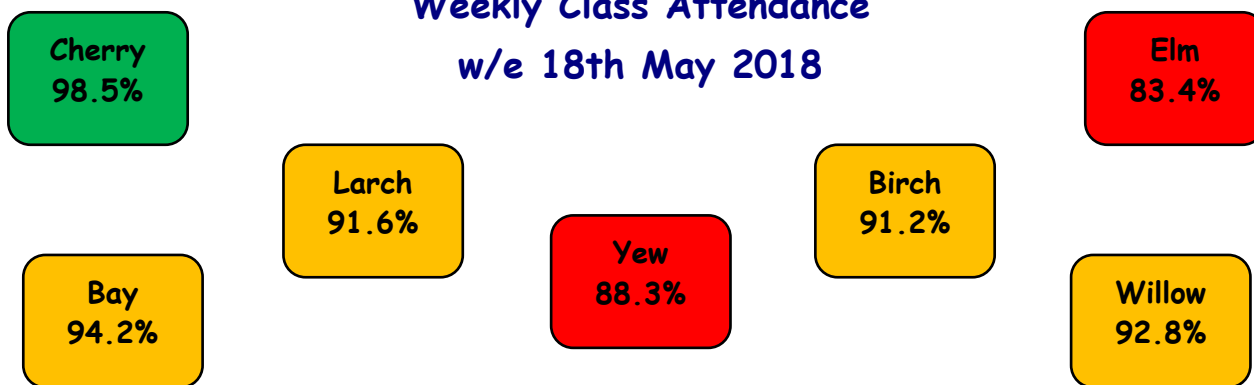

Newsletter

Week beginning 21st May 2018

Weekly Class Attendance w/e 18th May 2018

Reach for the Stars week ending 18th May 2018

The following children have been reaching for the stars and have their work displayed on the board in the entrance hall.

**Attendance winner for week
ending 18th May 2018:**

**Stas Tyburc
Cherry Class**

They win a £10 Asda voucher

After half term we will be introducing Grabs Bags at lunch time.

This means that any children bringing their own pack up, or if they choose the sandwich option on the menu, will be able to eat their lunch outside. This will be supervised by our lunchtime staff and will be subject to weather conditions.